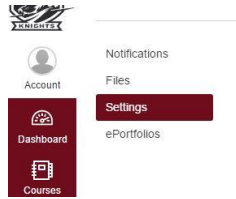

To change the time to Arizona.

1. Click on your account and settings.

2. Click on “edit settings” on the left

3. Change the time zone to Arizona & click update

Time Zone:

Password:  Change Password

---