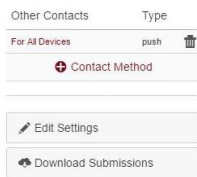

To change the time to Arizona.

1. Click on your account and settings.

2. Click on “edit settings” on the left

3. Change the time zone to Arizona & click update

Time Zone:

Password:  Change Password

---