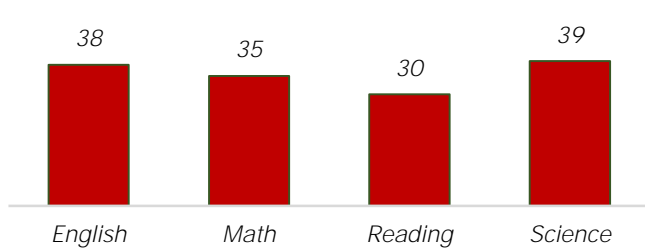

Top 6 Colleges for Alhambra Grads

College Enrollment within 1st Year of H.S. Graduation\*

\*National Student Clearinghouse

Alhambra Scholarship Totals

Students in AP, Honors, IB, Dual Enrollment

Advanced Placement (AP) Proficiency Score of 3, 4, 5

Number of Career and Technical Education Course Offerings

Number of Career and Technical Program Completers count

Percent of Freshmen Meeting ACT Aspire Benchmarks

Percent of Juniors Meeting ACT Benchmarks

Four-Year Graduation Rate

Dropout Rate