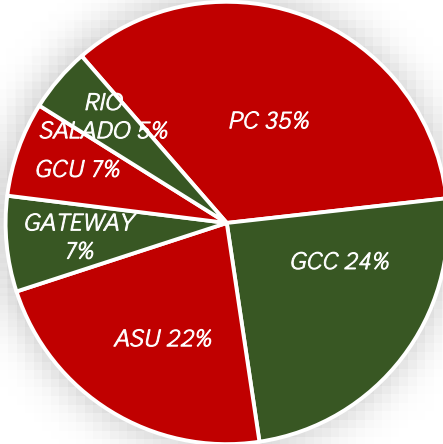

Top 6 Colleges for Alhambra Grads

College Enrollment within 1st Year of H.S. Graduation\*

\*National Student Clearinghouse

Alhambra Scholarship Totals

Students in AP, Honors, IB, Dual Enrollment

Advanced Placement (AP) Proficiency Score of 3, 4, 5

Number of Career and Technical Education Course Offerings

Number of Career and Technical Program Completers count

Percent of Freshmen Meeting ACT Aspire Benchmarks

Percent of Juniors Meeting ACT Benchmarks