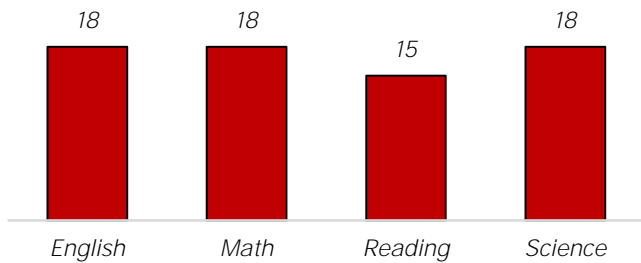

Top 6 Colleges for Bostrom Grads

**C-Alt** ADE School  
 Letter Grade  
 2022

Bostrom Scholarship  
 Totals

College Enrollment within  
 1st Year of H.S. Graduation\*

\*National Student Clearinghouse

Students in AP, Honors, IB, Dual  
 Enrollment

Advanced Placement (AP) Proficiency  
 Score of 3, 4, 5

Number of Career and Technical  
 Education Course Offerings

Number of Career and Technical  
 Program Completers count

Percent of Freshmen Meeting ACT  
 Aspire Benchmarks

Percent of Juniors Meeting ACT  
 Benchmarks

Four-Year Graduation Rate

Dropout Rate