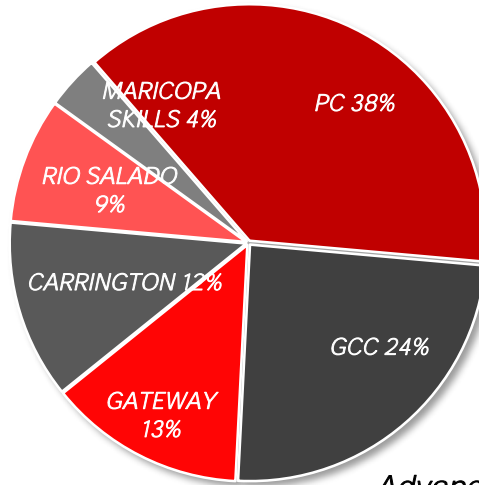

Top 6 Colleges for Bostrom Grads

**C-Alt** ADE School  
 Letter Grade  
 2022

Bostrom Scholarship  
 Totals

College Enrollment within  
 1st Year of H.S. Graduation\*

\*National Student Clearinghouse

Students in AP, Honors, IB, Dual  
 Enrollment