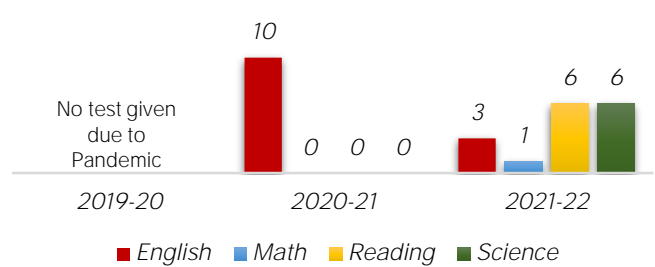

Top 6 Colleges for Bostrom Grads

**C-Alt** ADE School  
 Letter Grade  
 2022

Bostrom Scholarship  
 Totals

College Enrollment within  
 1st Year of H.S. Graduation\*

\*National Student Clearinghouse

Students in AP, Honors, IB, Dual  
 Enrollment

Advanced Placement (AP) Proficiency  
 Score of 3, 4, 5

Number of Career and Technical  
 Education Course Offerings

Number of Career and Technical  
 Program Completers count

Percent of Freshmen Meeting ACT  
 Aspire Benchmarks

Percent of Juniors Meeting ACT  
 Benchmarks

Four-Year Graduation Rate

Dropout Rate