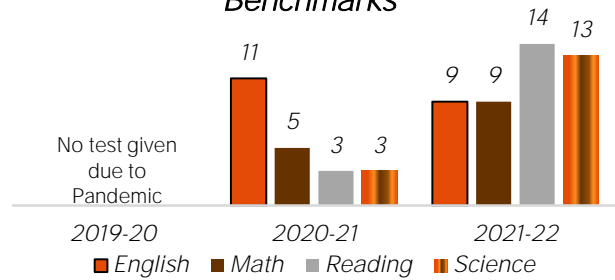

Top 6 Colleges for Trevor Grads

College Enrollment within 1st Year of H.S. Graduation*

*National Student Clearinghouse

Trevor Scholarship Totals

Students in AP, Honors, IB, Dual Enrollment

Advanced Placement (AP) Proficiency Score of 3, 4, 5

Number of Career and Technical Education Course Offerings

Number of Career and Technical Program Completers count

Percent of Freshmen Meeting ACT Aspire Benchmarks

Percent of Juniors Meeting ACT Benchmarks

Four-Year Graduation Rate

Dropout Rate