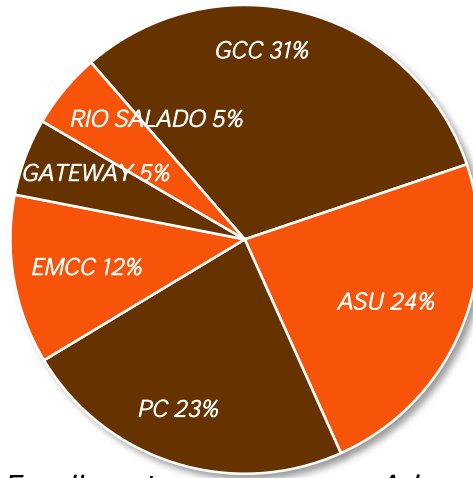

Top 6 Colleges for Trevor Grads

College Enrollment within 1st Year of H.S. Graduation*

*National Student Clearinghouse

Trevor Scholarship Totals

Students in AP, Honors, IB, Dual Enrollment

Advanced Placement (AP) Proficiency Score of 3, 4, 5