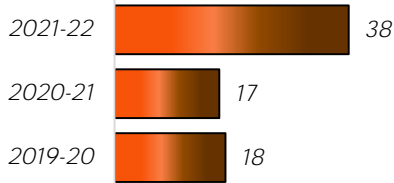

Percent of Freshmen Meeting ACT Aspire Benchmarks