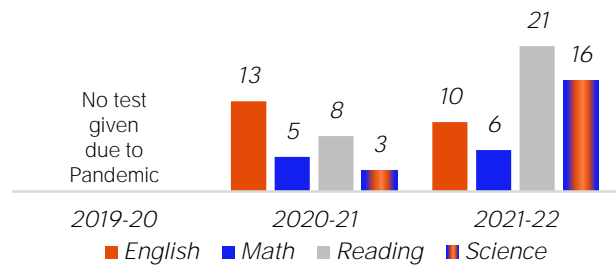

Top 6 Colleges for Camelback Grads

College Enrollment within 1st Year of H.S. Graduation*

*National Student Clearinghouse

Camelback Scholarship Totals

Students in AP, Honors, IB, Dual Enrollment

Advanced Placement (AP) Proficiency Score of 3, 4, 5

Number of Career and Technical Education Course Offerings

Number of Career and Technical Program Completers count

Percent of Freshmen Meeting ACT Aspire Benchmarks

Percent of Juniors Meeting ACT Benchmarks

Four-Year Graduation Rate

Dropout Rate