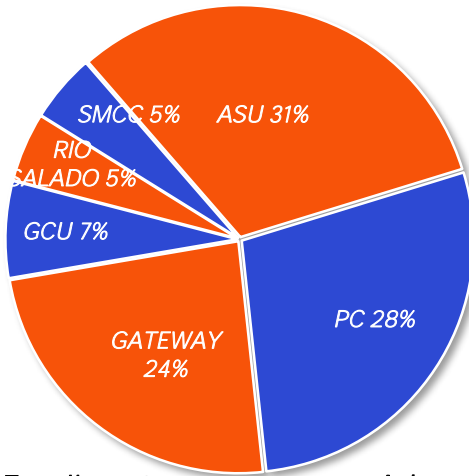

Top 6 Colleges for Camelback Grads

College Enrollment within 1st Year of H.S. Graduation*

*National Student Clearinghouse

Camelback Scholarship Totals

Students in AP, Honors, IB, Dual Enrollment

Advanced Placement (AP) Proficiency Score of 3, 4, 5

Number of Career and Technical Education Course Offerings

Number of Career and Technical Program Completers count

Percent of Freshmen Meeting ACT Aspire Benchmarks

Percent of Juniors Meeting ACT Benchmarks