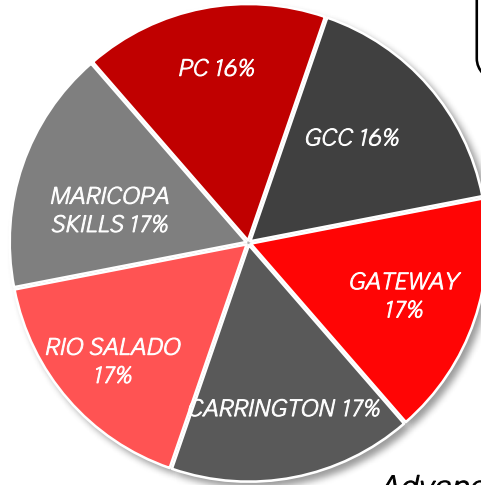

Top 6 Colleges for City Grads

N/A ADE School Letter Grade 2022
 City Scholarship Totals

College Enrollment within 1st Year of H.S. Graduation*

2022 2023 2024
 *National Student Clearinghouse

2022 2023 2024