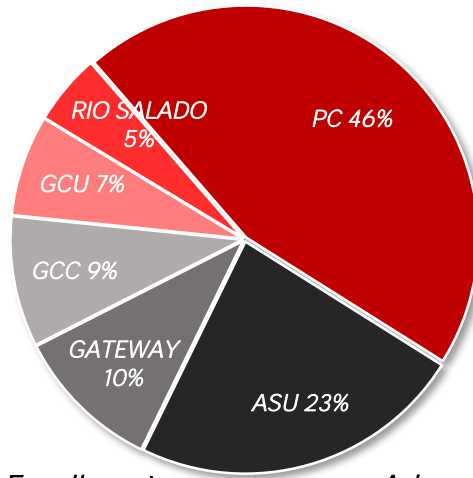

Top 6 Colleges for Central Grads

ADE School  
 Letter Grade  
 2022

College Enrollment within 1st Year of H.S. Graduation\*

\*National Student Clearinghouse

Central Scholarship Totals

Students in AP, Honors, IB, Dual Enrollment