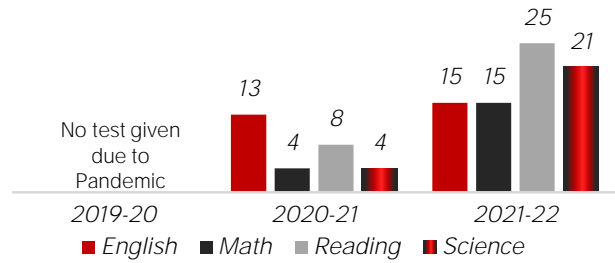

Top 6 Colleges for Central Grads

ADE School  
 Letter Grade  
 2022

College Enrollment within 1st Year of H.S. Graduation\*

\*National Student Clearinghouse

Central Scholarship Totals

Students in AP, Honors, IB, Dual Enrollment

Advanced Placement (AP) Proficiency Score of 3, 4, 5

Number of Career and Technical Education Course Offerings

Number of Career and Technical Program Completers count

Percent of Freshmen Meeting ACT Aspire Benchmarks

Percent of Juniors Meeting ACT Benchmarks

Four-Year Graduation Rate

Dropout Rate