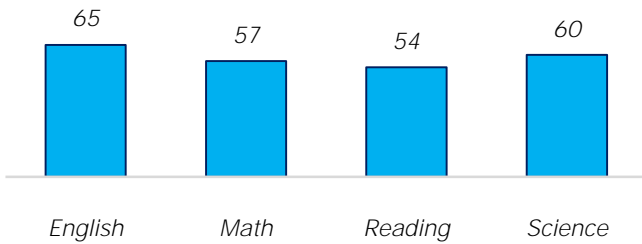

Top 6 Colleges for Fairfax Grads

College Enrollment within 1st Year of H.S. Graduation*

*National Student Clearinghouse

Fairfax Scholarship Totals

Students in AP, Honors, IB, Dual Enrollment

Advanced Placement (AP) Proficiency Score of 3, 4, 5

Number of Career and Technical Education Course Offerings

Number of Career and Technical Program Completers count

Percent of Freshmen Meeting ACT Aspire Benchmarks

Percent of Juniors Meeting ACT Benchmarks

Four-Year Graduation Rate

Dropout Rate