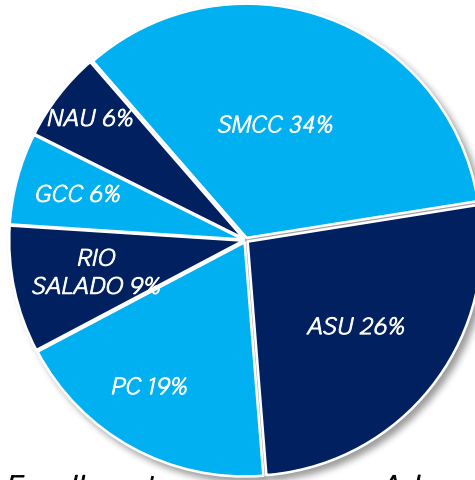

Top 6 Colleges for Fairfax Grads

College Enrollment within 1st Year of H.S. Graduation*

*National Student Clearinghouse

Fairfax Scholarship Totals

Students in AP, Honors, IB, Dual Enrollment

Advanced Placement (AP) Proficiency Score of 3, 4, 5

Number of Career and Technical Education Course Offerings

Number of Career and Technical Program Completers count

Percent of Freshmen Meeting ACT Aspire Benchmarks

Percent of Juniors Meeting ACT Benchmarks