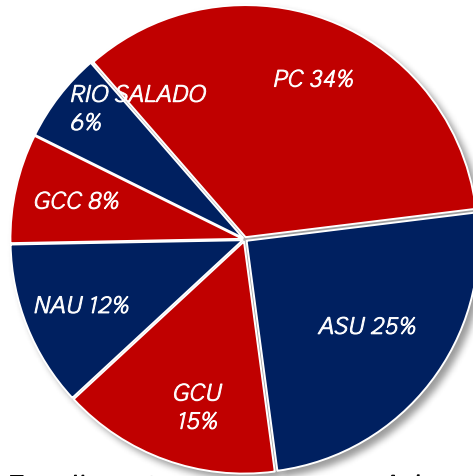

Top 6 Colleges for Franklin Grads

B ADE School
 Letter Grade
 2022

College Enrollment within
 1st Year of H.S. Graduation*

*National Student Clearinghouse

Franklin Scholarship Totals

Students in AP, Honors, IB, Dual Enrollment

Advanced Placement (AP) Proficiency
 Score of 3, 4, 5

Number of Career and Technical
 Education Course Offerings

Number of Career and Technical
 Program Completers count

Percent of Freshmen Meeting ACT
 Aspire Benchmarks