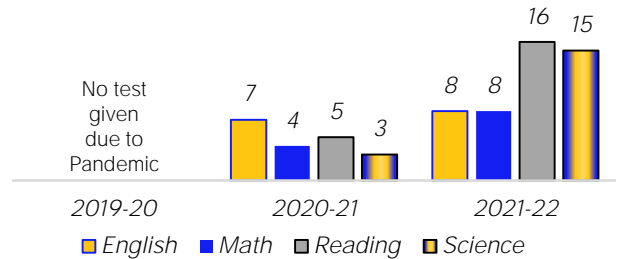

Advanced Placement (AP) Proficiency Score of 3, 4, 5

Number of Career and Technical Education Course Offerings

Number of Career and Technical Program Completers count

Percent of Freshmen Meeting ACT Aspire Benchmarks

Percent of Juniors Meeting ACT Benchmarks

Four-Year Graduation Rate

Dropout Rate