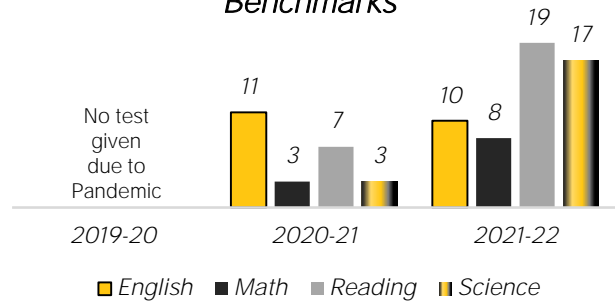

## Top 6 Colleges for Maryvale Grads

College Enrollment within 1st Year of H.S. Graduation\*

\*National Student Clearinghouse

Maryvale Scholarship Totals

Students in AP, Honors, IB, Dual Enrollment

Advanced Placement (AP) Proficiency Score of 3, 4, 5

Number of Career and Technical Education Course Offerings

Number of Career and Technical Program Completers count

Percent of Freshmen Meeting ACT Aspire Benchmarks

Percent of Juniors Meeting ACT Benchmarks

Four-Year Graduation Rate

Dropout Rate