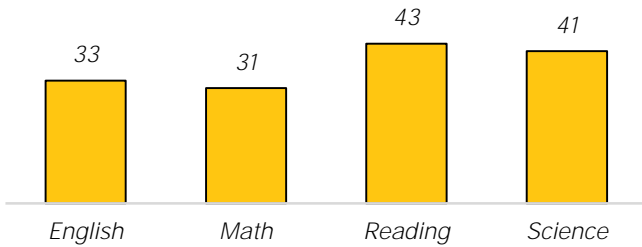

## Top 6 Colleges for Maryvale Grads

College Enrollment within 1st Year of H.S. Graduation\*

\*National Student Clearinghouse

Maryvale Scholarship Totals

Students in AP, Honors, IB, Dual Enrollment

Advanced Placement (AP) Proficiency Score of 3, 4, 5

Number of Career and Technical Education Course Offerings

Number of Career and Technical Program Completers count

Percent of Freshmen Meeting ACT Aspire Benchmarks

Percent of Juniors Meeting ACT Benchmarks