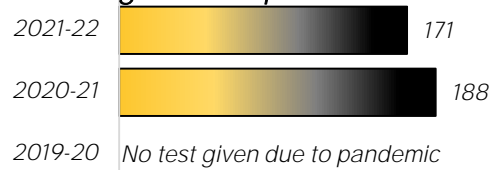

Maryvale High School

Top 6 Colleges for Maryvale Grads

*National Student Clearinghouse