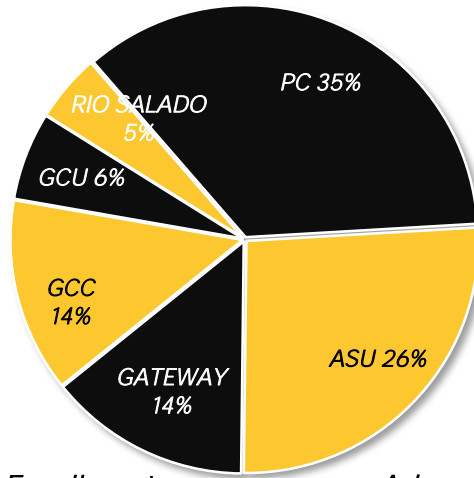

# Maryvale High School

## Top 6 Colleges for Maryvale Grads

College Enrollment within 1st Year of H.S. Graduation\*

\*National Student Clearinghouse

Maryvale Scholarship Totals

Students in AP, Honors, IB, Dual Enrollment

Advanced Placement (AP) Proficiency Score of 3, 4, 5