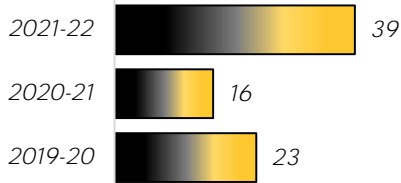

Percent of Freshmen Meeting ACT Aspire Benchmarks