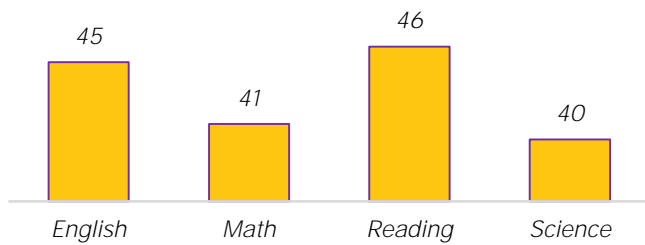

Advanced Placement (AP) Proficiency Score of 3, 4, 5

Number of Career and Technical Education Course Offerings

Number of Career and Technical Program Completers count

Percent of Freshmen Meeting ACT Aspire Benchmarks

Percent of Juniors Meeting ACT Benchmarks

Four-Year Graduation Rate

Dropout Rate