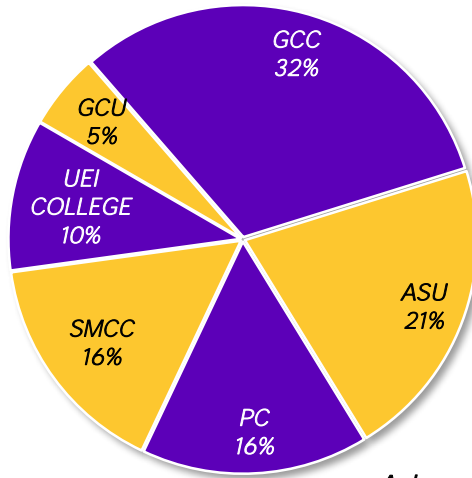

Top 6 Colleges for Digital Grads

B-AIT ADE School Letter Grade 2022

Digital Scholarship Totals

College Enrollment within 1st Year of H.S. Graduation*

*National Student Clearinghouse

Students in AP, Honors, IB, Dual Enrollment

Advanced Placement (AP) Proficiency Score of 3, 4, 5

Number of Career and Technical Education Course Offerings

Number of Career and Technical Program Completers count

Percent of Freshmen Meeting ACT Aspire Benchmarks