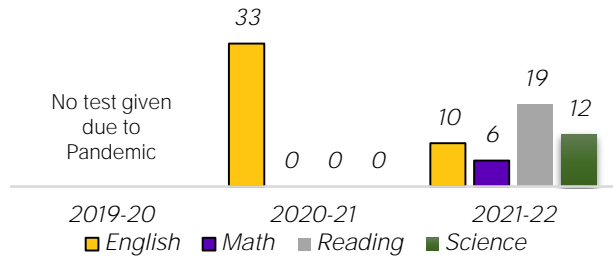

Advanced Placement (AP) Proficiency Score of 3, 4, 5

Number of Career and Technical Education Course Offerings

Number of Career and Technical Program Completers count

Percent of Freshmen Meeting ACT Aspire Benchmarks

Percent of Juniors Meeting ACT Benchmarks

Four-Year Graduation Rate

Dropout Rate