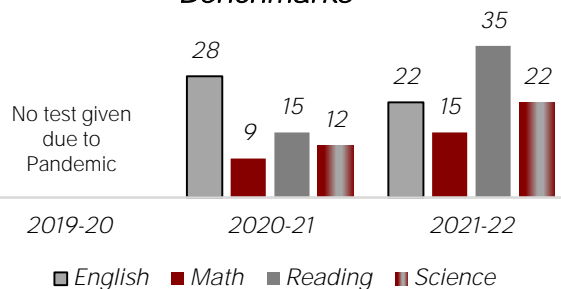

Students in AP, Honors, IB, Dual Enrollment

Advanced Placement (AP) Proficiency Score of 3, 4, 5

Number of Career and Technical Education Course Offerings

Number of Career and Technical Program Completers count

Percent of Freshmen Meeting ACT Aspire Benchmarks

No Data available

English Math Reading Science

Percent of Juniors Meeting ACT Benchmarks

Four-Year Graduation Rate

Dropout Rate