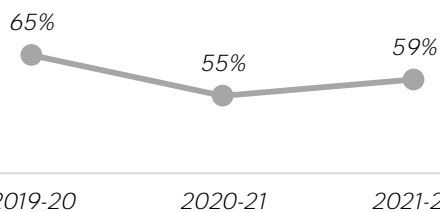

Metro Tech High School

Top 6 Colleges for Metro Tech Grads

B ADE School Letter Grade 2022

College Enrollment within 1st Year of H.S. Graduation*

*National Student Clearinghouse

Metro Tech Scholarship Totals

Students in AP, Honors, IB, Dual Enrollment

Advanced Placement (AP) Proficiency Score of 3, 4, 5

Number of Career and Technical Education Course Offerings

Number of Career and Technical Program Completers count