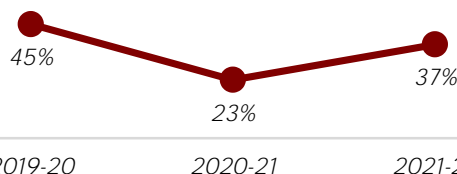

Metro Tech High School

Top 6 Colleges for Metro Tech Grads

B ADE School Letter Grade 2022

College Enrollment within 1st Year of H.S. Graduation*

*National Student Clearinghouse

Metro Tech Scholarship Totals

Students in AP, Honors, IB, Dual Enrollment

Advanced Placement (AP) Proficiency Score of 3, 4, 5

Number of Career and Technical Education Course Offerings

Number of Career and Technical Program Completers count