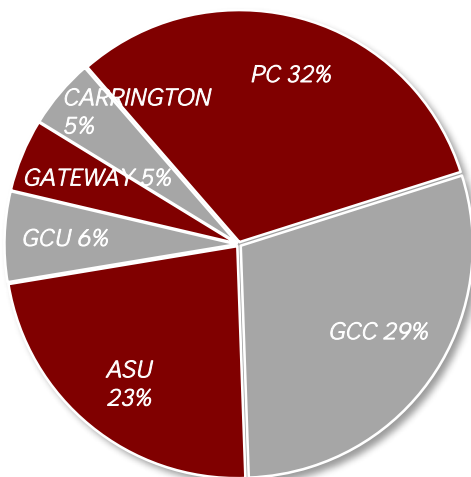

Metro Tech High School

Top 6 Colleges for Metro Tech Grads

B ADE School Letter Grade 2022

College Enrollment within 1st Year of H.S. Graduation*

*National Student Clearinghouse

Metro Tech Scholarship Totals

Students in AP, Honors, IB, Dual Enrollment

Advanced Placement (AP) Proficiency Score of 3, 4, 5

Number of Career and Technical Education Course Offerings

Number of Career and Technical Program Completers count