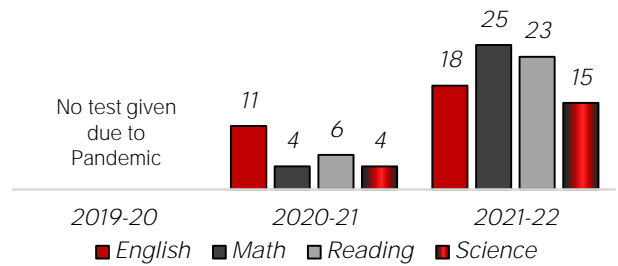

Top 6 Colleges for Wilson Grads

Wilson Scholarship Totals

College Enrollment within 1st Year of H.S. Graduation\*

\*National Student Clearinghouse

Students in AP, Honors, IB, Dual Enrollment

Advanced Placement (AP) Proficiency Score of 3, 4, 5

Number of Career and Technical Education Course Offerings

Number of Career and Technical Program Completers count

Percent of Freshmen Meeting ACT Aspire Benchmarks

Percent of Juniors Meeting ACT Benchmarks

Four-Year Graduation Rate

Dropout Rate