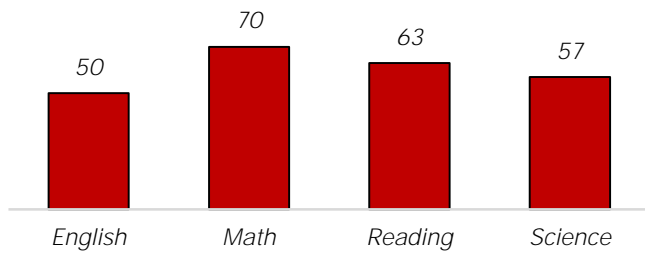

Top 6 Colleges for Wilson Grads

Wilson Scholarship Totals

College Enrollment within 1st Year of H.S. Graduation\*

\*National Student Clearinghouse

Students in AP, Honors, IB, Dual Enrollment

Advanced Placement (AP) Proficiency Score of 3, 4, 5

Number of Career and Technical Education Course Offerings

Number of Career and Technical Program Completers count

Percent of Freshmen Meeting ACT Aspire Benchmarks

Percent of Juniors Meeting ACT Benchmarks

Four-Year Graduation Rate

Dropout Rate