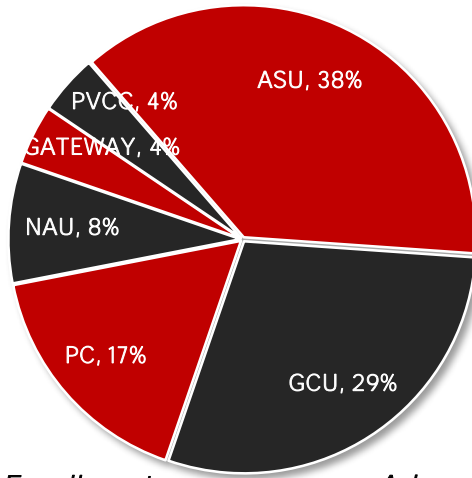

Top 6 Colleges for Wilson Grads

Wilson Scholarship Totals

College Enrollment within 1st Year of H.S. Graduation\*

\*National Student Clearinghouse

Students in AP, Honors, IB, Dual Enrollment

Advanced Placement (AP) Proficiency Score of 3, 4, 5

Number of Career and Technical Education Course Offerings

Number of Career and Technical Program Completers count

Percent of Freshmen Meeting ACT Aspire Benchmarks

Percent of Juniors Meeting ACT Benchmarks