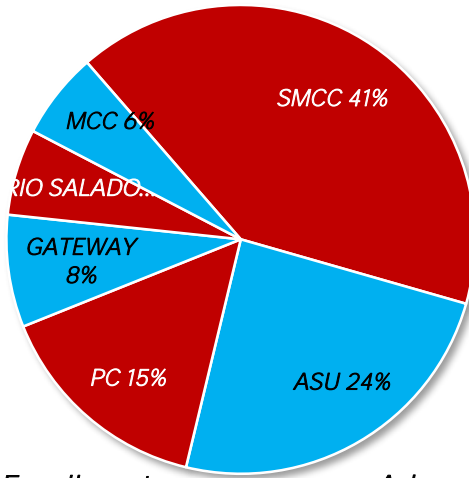

Top 6 Colleges for South Grads

ADE School  
 Letter Grade  
 2022

College Enrollment within 1st Year of H.S. Graduation\*

\*National Student Clearinghouse

South Scholarship Totals

Students in AP, Honors, IB, Dual Enrollment

Advanced Placement (AP) Proficiency Score of 3, 4, 5

Number of Career and Technical Education Course Offerings

Number of Career and Technical Program Completers count

Percent of Freshmen Meeting ACT Aspire Benchmarks