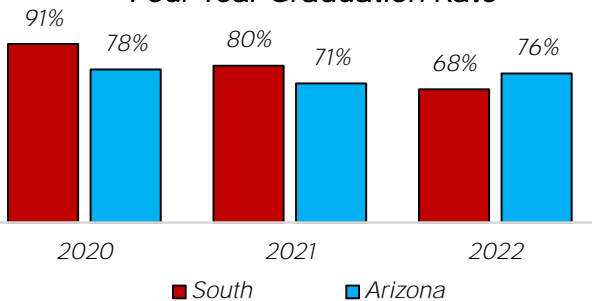

Top 6 Colleges for South Grads

ADE School  
 Letter Grade  
 2022

College Enrollment within 1st Year of H.S. Graduation\*

\*National Student Clearinghouse

South Scholarship Totals

Students in AP, Honors, IB, Dual Enrollment

Advanced Placement (AP) Proficiency Score of 3, 4, 5

Number of Career and Technical Education Course Offerings

Number of Career and Technical Program Completers count

Percent of Freshmen Meeting ACT Aspire Benchmarks

Percent of Juniors Meeting ACT Benchmarks

Four-Year Graduation Rate

Dropout Rate