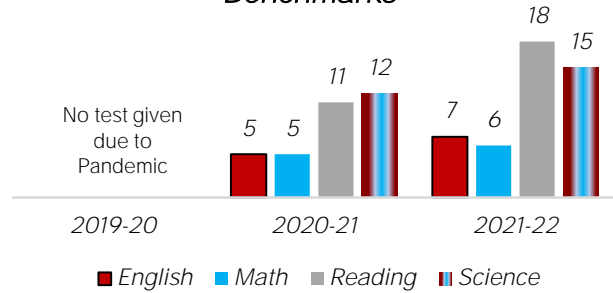

Top 6 Colleges for South Grads

ADE School  
 Letter Grade  
 2022

College Enrollment within 1st Year of H.S. Graduation\*

\*National Student Clearinghouse

South Scholarship Totals

Students in AP, Honors, IB, Dual Enrollment

Advanced Placement (AP) Proficiency Score of 3, 4, 5

Number of Career and Technical Education Course Offerings

Number of Career and Technical Program Completers count

Percent of Freshmen Meeting ACT Aspire Benchmarks

Percent of Juniors Meeting ACT Benchmarks

Four-Year Graduation Rate

Dropout Rate