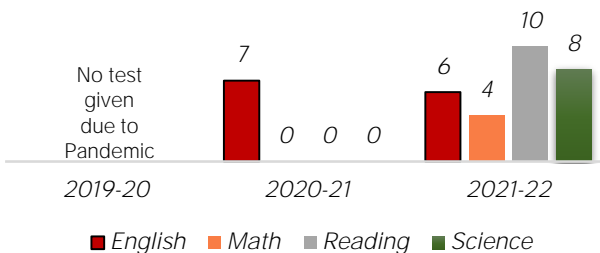

Top 6 Colleges for Abril Grads

**B-AIT**

ADE School  
 Letter Grade  
 2022

Abril Scholarship Totals

College Enrollment within  
 1st Year of H.S. Graduation\*

\*National Student Clearinghouse

0	0	0
2020	2021	2022

Students in AP, Honors, IB, Dual  
 Enrollment

Advanced Placement (AP) Proficiency  
 Score of 3, 4, 5

Number of Career and Technical  
 Education Course Offerings

Number of Career and Technical  
 Program Completers count

Percent of Freshmen Meeting ACT  
 Aspire Benchmarks

Percent of Juniors Meeting ACT  
 Benchmarks

Four-Year Graduation Rate

Dropout Rate