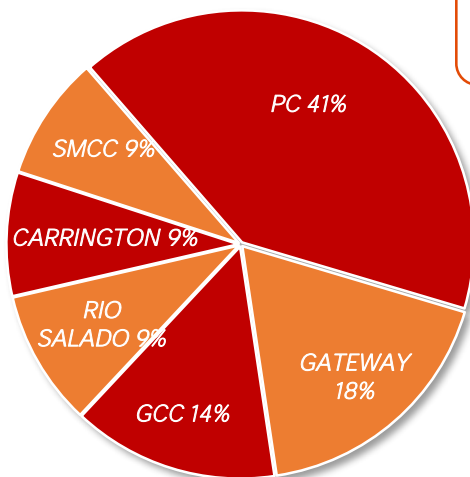

Top 6 Colleges for Abril Grads

**B-AIT**

ADE School  
 Letter Grade  
 2022

Abril Scholarship Totals

College Enrollment within  
 1st Year of H.S. Graduation\*

\*National Student Clearinghouse

0	0	0
2020	2021	2022