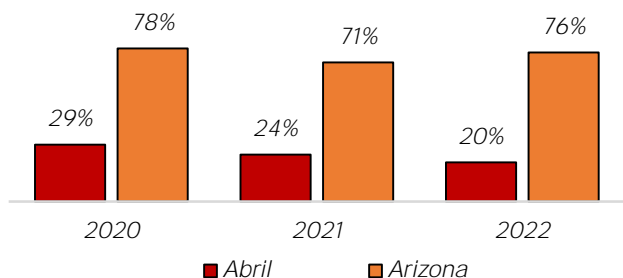

Top 6 Colleges for Abril Grads

**B-AIT**

ADE School  
 Letter Grade  
 2022

Abril Scholarship Totals

College Enrollment within  
 1st Year of H.S. Graduation\*

\*National Student Clearinghouse

0	0	0
2020	2021	2022

Students in AP, Honors, IB, Dual  
 Enrollment

Advanced Placement (AP) Proficiency  
 Score of 3, 4, 5

Number of Career and Technical  
 Education Course Offerings

Number of Career and Technical  
 Program Completers count

Percent of Freshmen Meeting ACT  
 Aspire Benchmarks

Percent of Juniors Meeting ACT  
 Benchmarks

Four-Year Graduation Rate

Dropout Rate