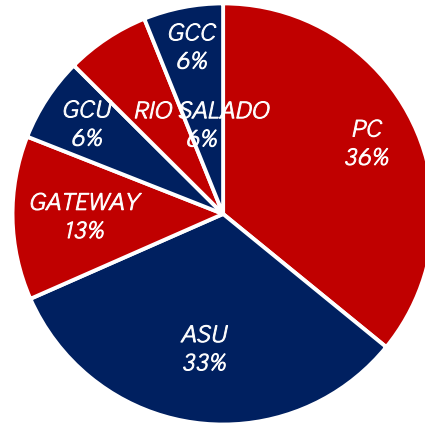

Top 6 Colleges for North Grads

North Scholarship Totals

College Enrollment within 1st Year of H.S. Graduation*

*National Student Clearinghouse

Students in AP, Honors, IB, Dual Enrollment

Advanced Placement (AP) Proficiency Score of 3, 4, 5

Number of Career and Technical Education Course Offerings

Number of Career and Technical Program Completers count

Percent of Freshmen Meeting ACT Aspire Benchmarks

Percent of Juniors Meeting ACT Benchmarks