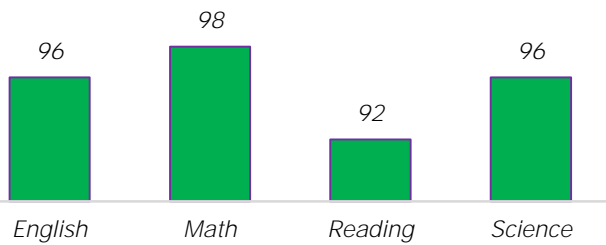

Advanced Placement (AP) Proficiency Score of 3, 4, 5

Number of Career and Technical Education Course Offerings

Number of Career and Technical Program Completers count

Percent of Freshmen Meeting ACT Aspire Benchmarks

Percent of Juniors Meeting ACT Benchmarks

Four-Year Graduation Rate

Dropout Rate