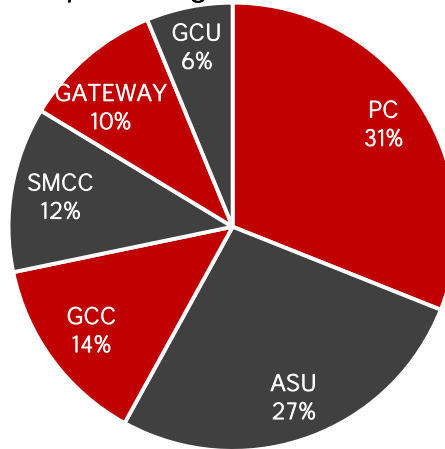

PHOENIX UNION
 High School District

*College Enrollment within 1st Year of H.S. Graduation**

*National Student Clearinghouse

Top 6 Colleges for PXU Grads

PXU Scholarship Totals

Students in AP, Honors, IB, Dual Enrollment

Advanced Placement (AP) Proficiency Score of 3, 4, 5

Number of Career and Technical Education Course Offerings

Career and Technical Education Program Certification Completers

Percent of Freshmen Meeting ACT Aspire Benchmarks