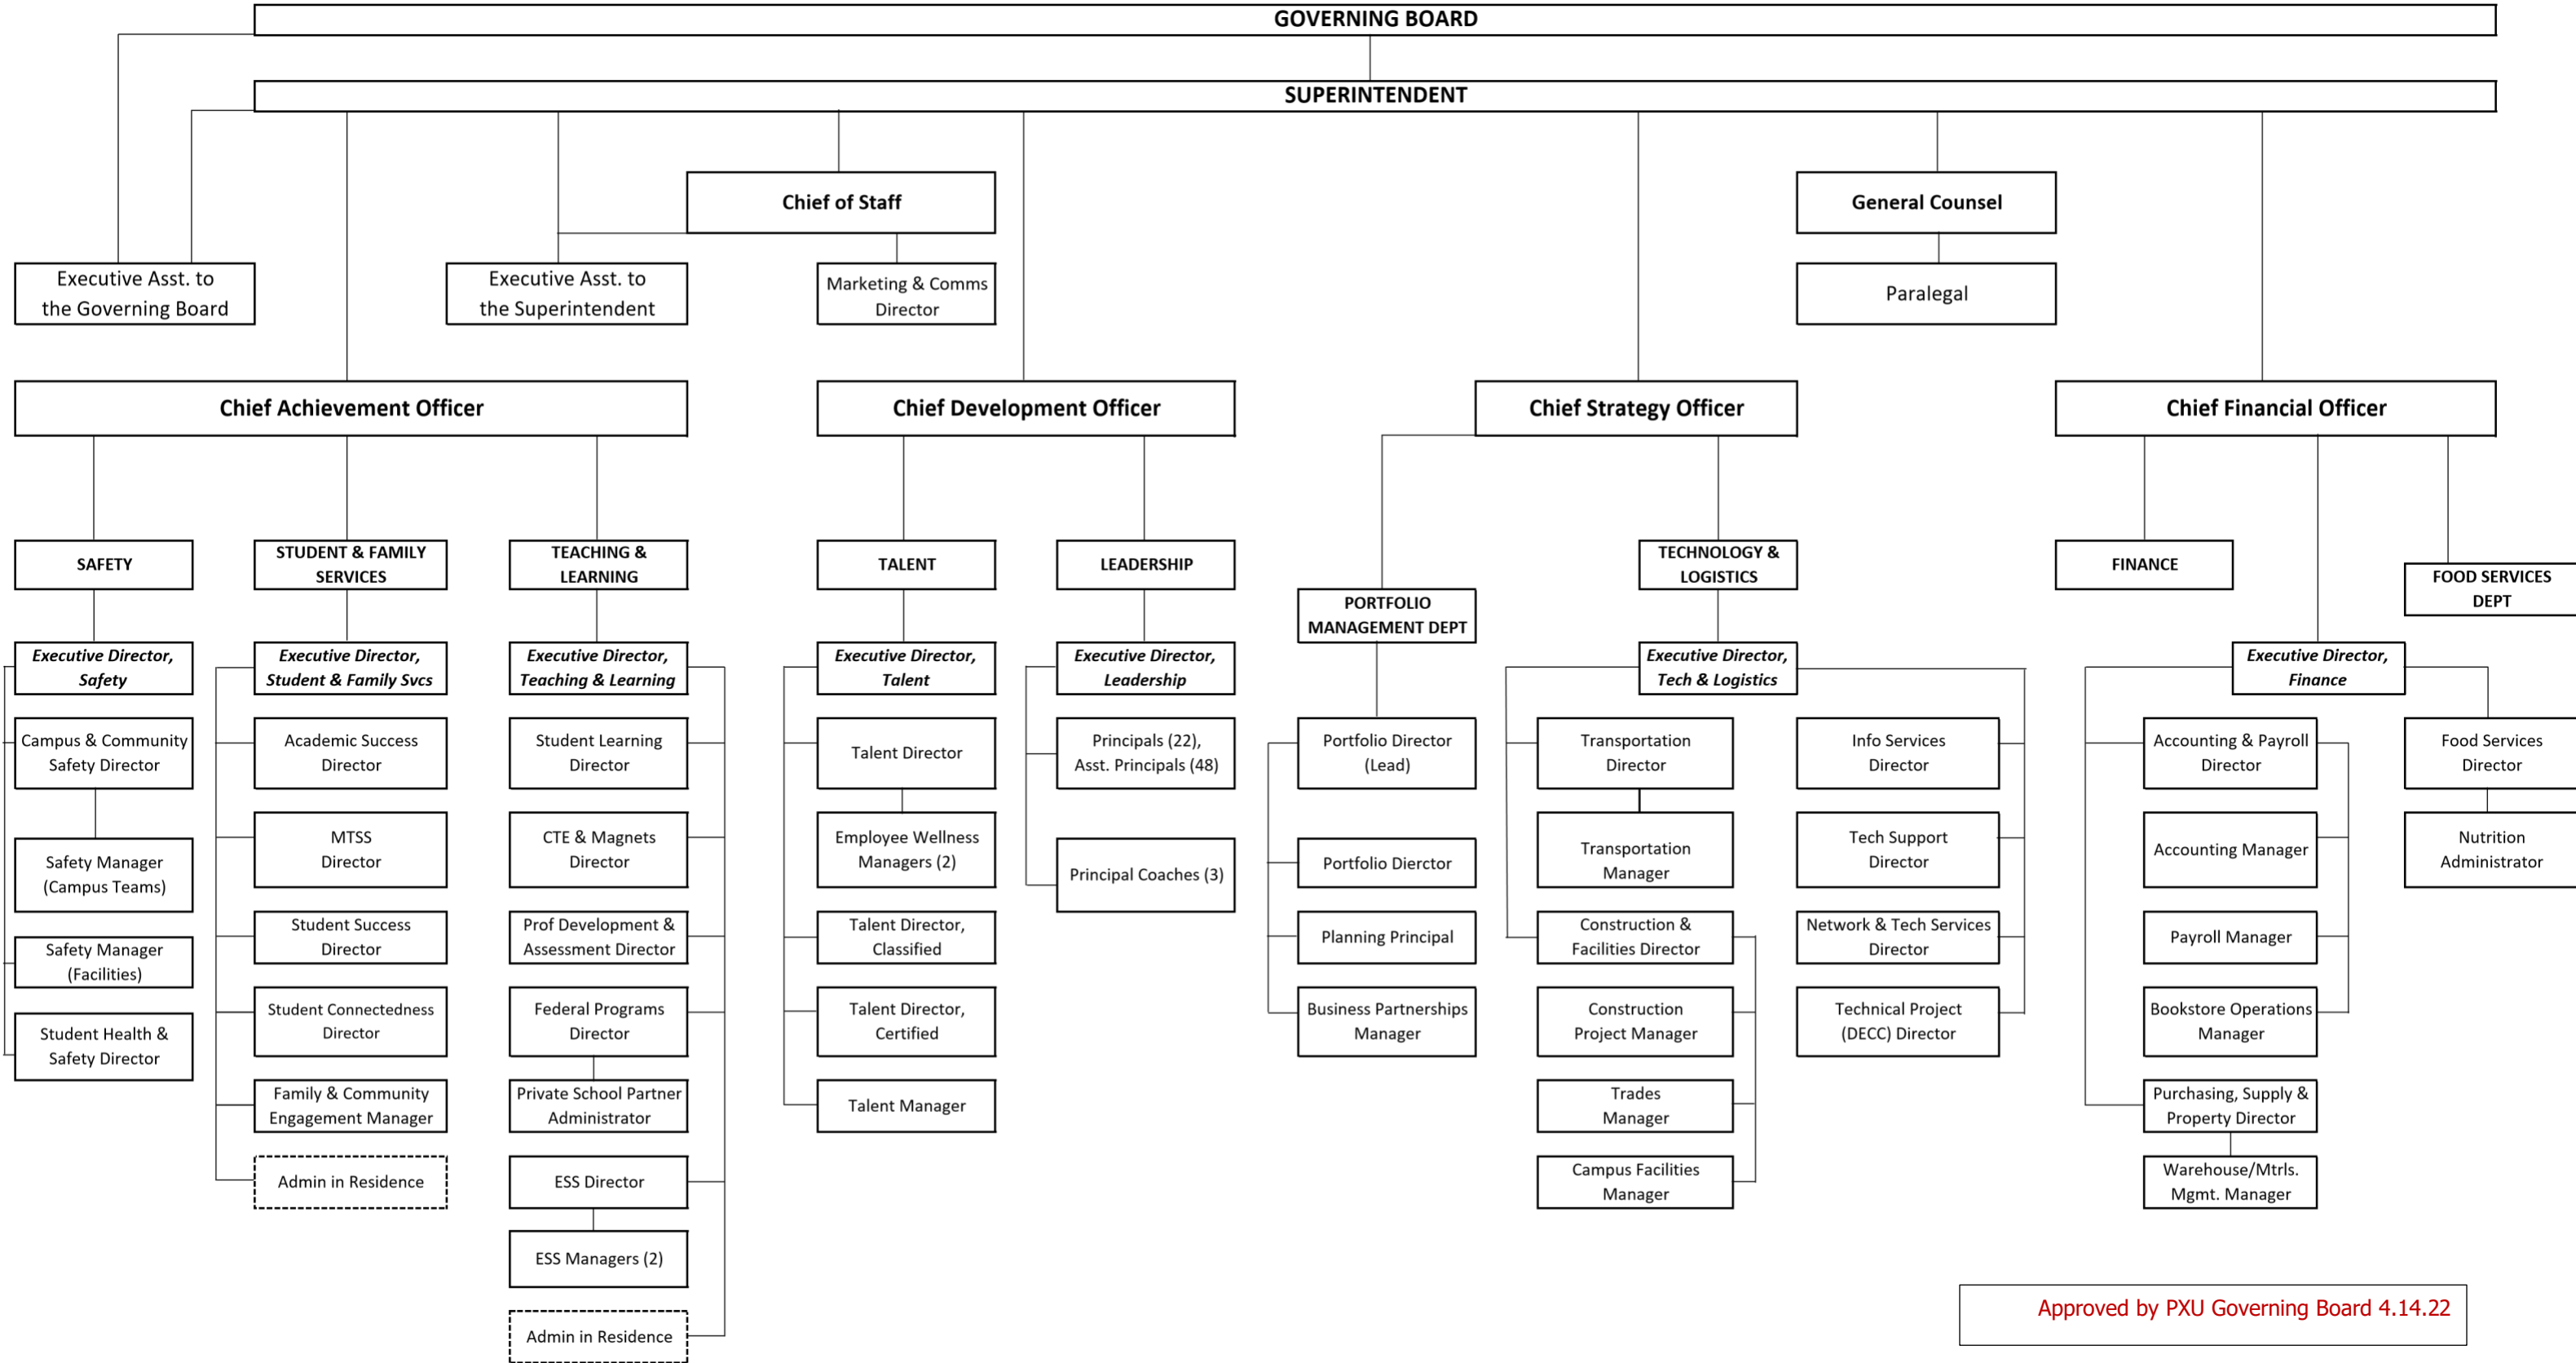

Phoenix Union High School District  
LEADERSHIP STRUCTURE FOR THE 2022-2023 SCHOOL YEAR

Approved by PXU Governing Board 4.14.22