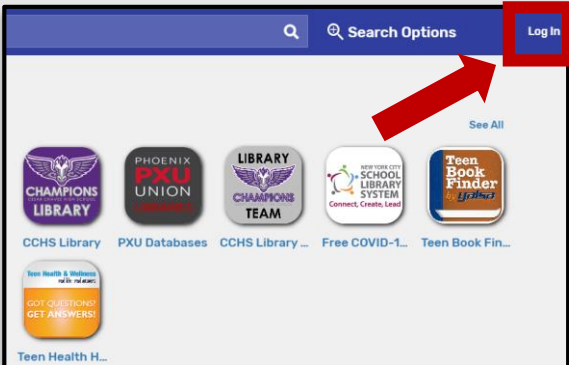

PXU Discover Library Catalog

bit.ly/PXU_Discover

Login with your PXU ID# & 1PuPW for eBooks, eAudiobooks, and to manage your library account.

Place print books on **HOLD**, then pick up at the Circulation Desk.