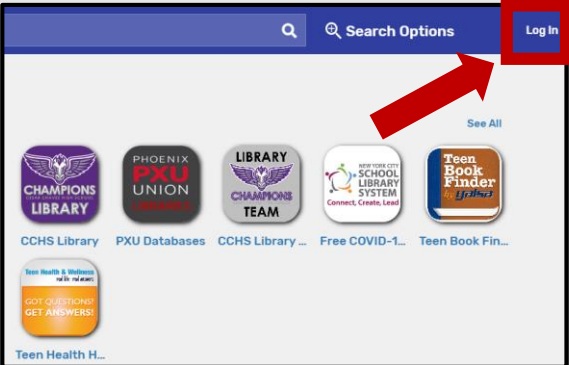

PXU Discover Library Catalog

bit.ly/PXU_Discover

Login with your PXU ID# & 1PuPW for eBooks, eAudiobooks, and to manage your library account.

Place print books on **HOLD**, then pick up at the Circulation Desk.