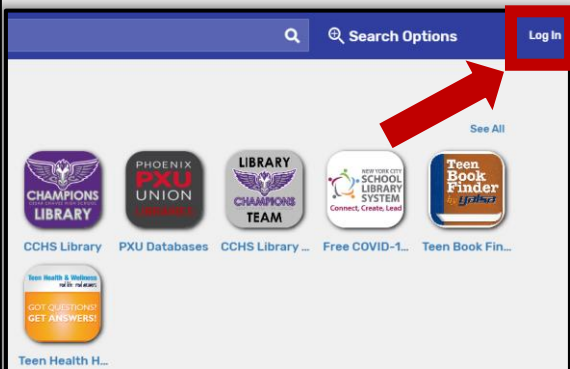

PHOENIX
PXU
UNION
LIBRARIES
#WeCanHelp

PXU
Discover
Library
Catalog

bit.ly/PXU_Discover

Login for 24/7/365
access to eBooks,
eAudiobooks, and to
manage your library
account.

Student Login:

Username: Student ID#