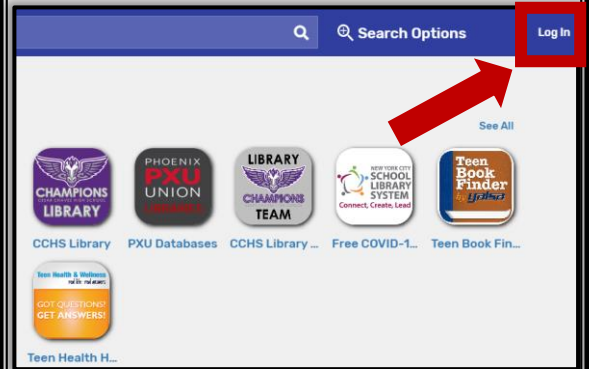

PHOENIX
PXU
UNION
LIBRARIES
#WeCanHelp

PXU
Discover
Library
Catalog

bit.ly/PXU_Discover

Login for 24/7/365
access to eBooks,
eAudiobooks, and to
manage your library
account.

Student Login:

Username: Student ID#

Password: Computer Password

Staff Login:

Username: PXU Email Prefix

Password: Computer Password

PHOENIX
PXU
UNION
LIBRARIES
#WeCanHelp

PXU
Discover
Library
Catalog

bit.ly/PXU_Discover

Login for 24/7/365
access to eBooks,
eAudiobooks, and to
manage your library
account.